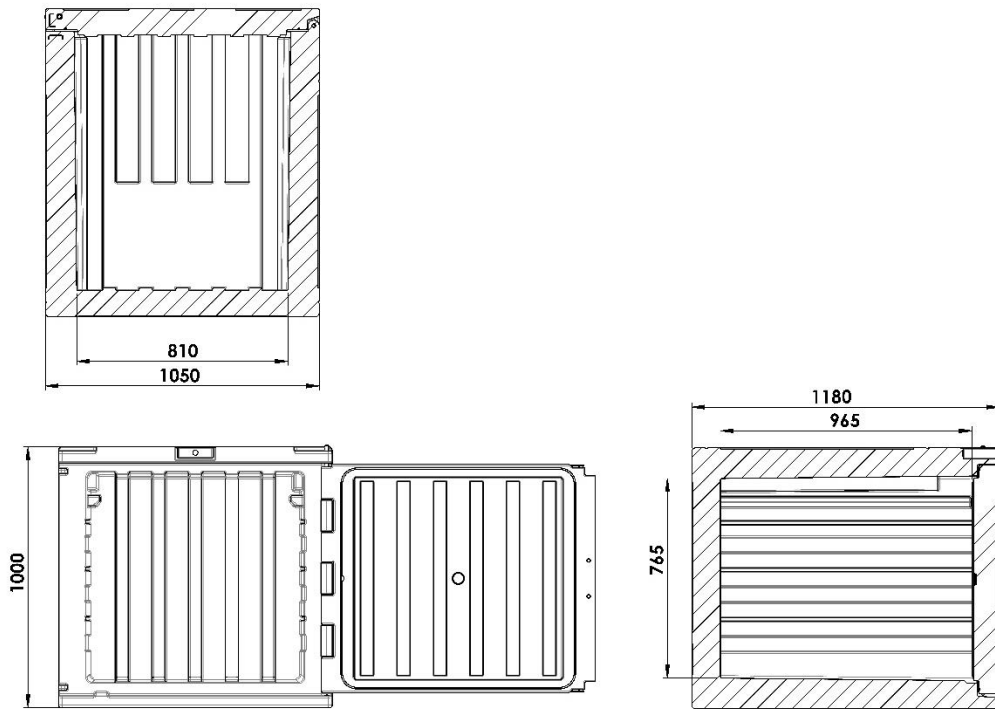

MANUFACTURING MATERIALS

| | | | |
|------------------------|--|-------------------------|--|
| Polyethylene | inner and outer walls of the container and door; Suitable for food contact | Polyurethane | insulating material inside the walls and door, CFC and HCFC free |
| Silicone rubber | gasket | Galvanized steel | Hinge rods, hinge rod connection plates, wheel support, feet |
| Stainless steel | Handling and closing handles, inner door rod | | |

| Model | Code | EAN Code | External dim. (mm) | Internal dim. (mm) | Litres | Weight (Kg) |
|-----------------|----------|---------------|--------------------|--------------------|--------|-------------|
| Cargo 600 basic | 06000001 | 8022949193409 | 1180x1050xh1000 | 965x810xh765 | 600 | 95 |
| Cargo 600 wheel | 06000002 | 8022949211240 | 1180x1050xh1165 | 965x810xh765 | 600 | 101 |
| Cargo 600 feet | 06000003 | 8022949211226 | 1180x1050xh1100 | 965x810xh765 | 600 | 101 |

TECHNICAL DATA (mm)

| FIXINGS | | | | | |
|--|-------------|--------------|-------------------------------|------------------------|--|
| Model | Code | Color | External dim. (mm) | Weight (kg) | |
| Fixing kit on veichle | RRI223 | | | | |
| Stainless steel grid | AEA047 | | 838x950xh16 | 6 | |
| Label holder | AMC101 | | A5 | | |
| Eutectic plate Fresh +3°C - 2 x Cargo - | PE600001 | rose | 480x800xh50 | 12 | |
| Eutectic plate Frozen - 21°C - 2 x Cargo - | PE600002 | blue | 480x800xh50 | 12 | |
| Eutectic plate Frozen plus - 21°C - 2 x Cargo - | PE600003 | green | 480x800xh50 | 12 | |
| Data logger USB | AFG007 | | 80x33xh14 | | |